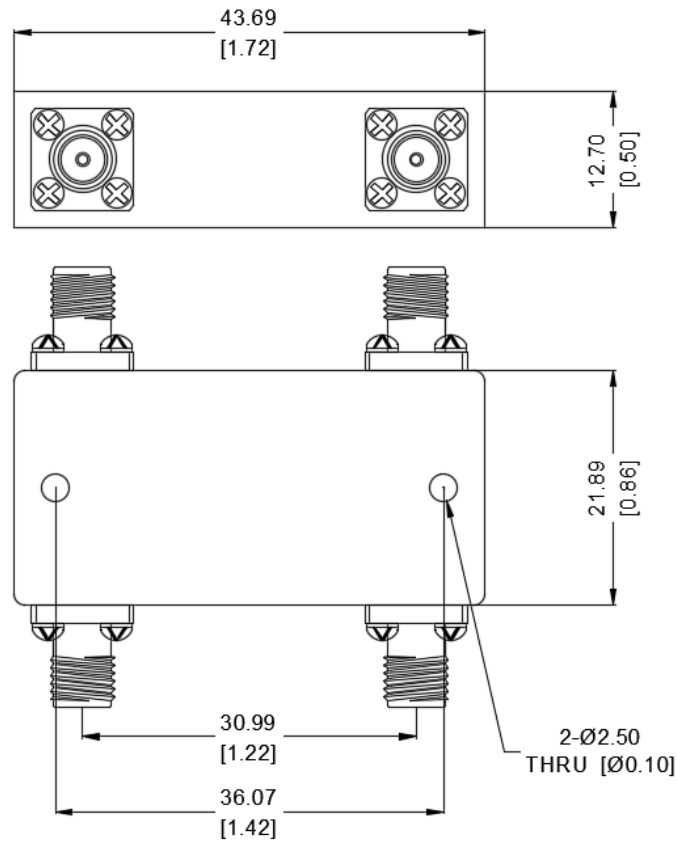

Product: Hybrid Coupler

Part Number: LDC-10/26.5-90S

Specification					
No.	Parameter	Minimum	Typical	Maximum	Units
1	Frequency range	10	-	26.5	GHz
2	Insertion Loss	-	-	1.0	dB
3	Phase Balance:	-	-	±10	dB
4	Amplitude Balance	-	-	±1	dB
5	Isolation	17	-		dB
6	VSWR	-	-	1.6	-
7	Power			20	W cw
8	Operating Temperature Range	-40	-	+85	°C
9	Impedance	-	50	-	Ω
10	Connector	2.92-F			
11	Preferred finish	Black/yellow/green/silver/blue			

**Remarks:**

1. Not include Theoretical loss 3db 2. Power rating is for load vswr better than 1.20:1

Environmental Specifications	
Operational Temperature	-40°C~+85°C
Storage Temperature	-50°C~+105°C
Altitude	30,000 ft. (Epoxy Sealed Controlled environment)
	60,000 ft. 1.0psi min (Hermetically Sealed Un-controlled environment) (Optional)
Vibration	25gRMS (15 degrees 2KHz) endurance, 1 hour per axis
Humidity	100% RH at 35°C, 95%RH at 40°C
Shock	20G for 11msec half sine wave, 3 axis both directions
Mechanical Specifications	
Housing	Aluminum
Connector	stainless steel
Female Contact:	gold plated beryllium brass
Rohs	compliant
Weight	0.1kg

Add: 中国 成都市成华区华翰路 89 号 610000

No.89,Huahan Road, chenghua Zone Chengdu, Sichuan China Zip Code:610000

All Dimensions in mm

Outline Tolerances  $\pm 0.5(0.02)$

Mounting Holes Tolerances  $\pm 0.2(0.008)$

All Connectors: 2.92-Female