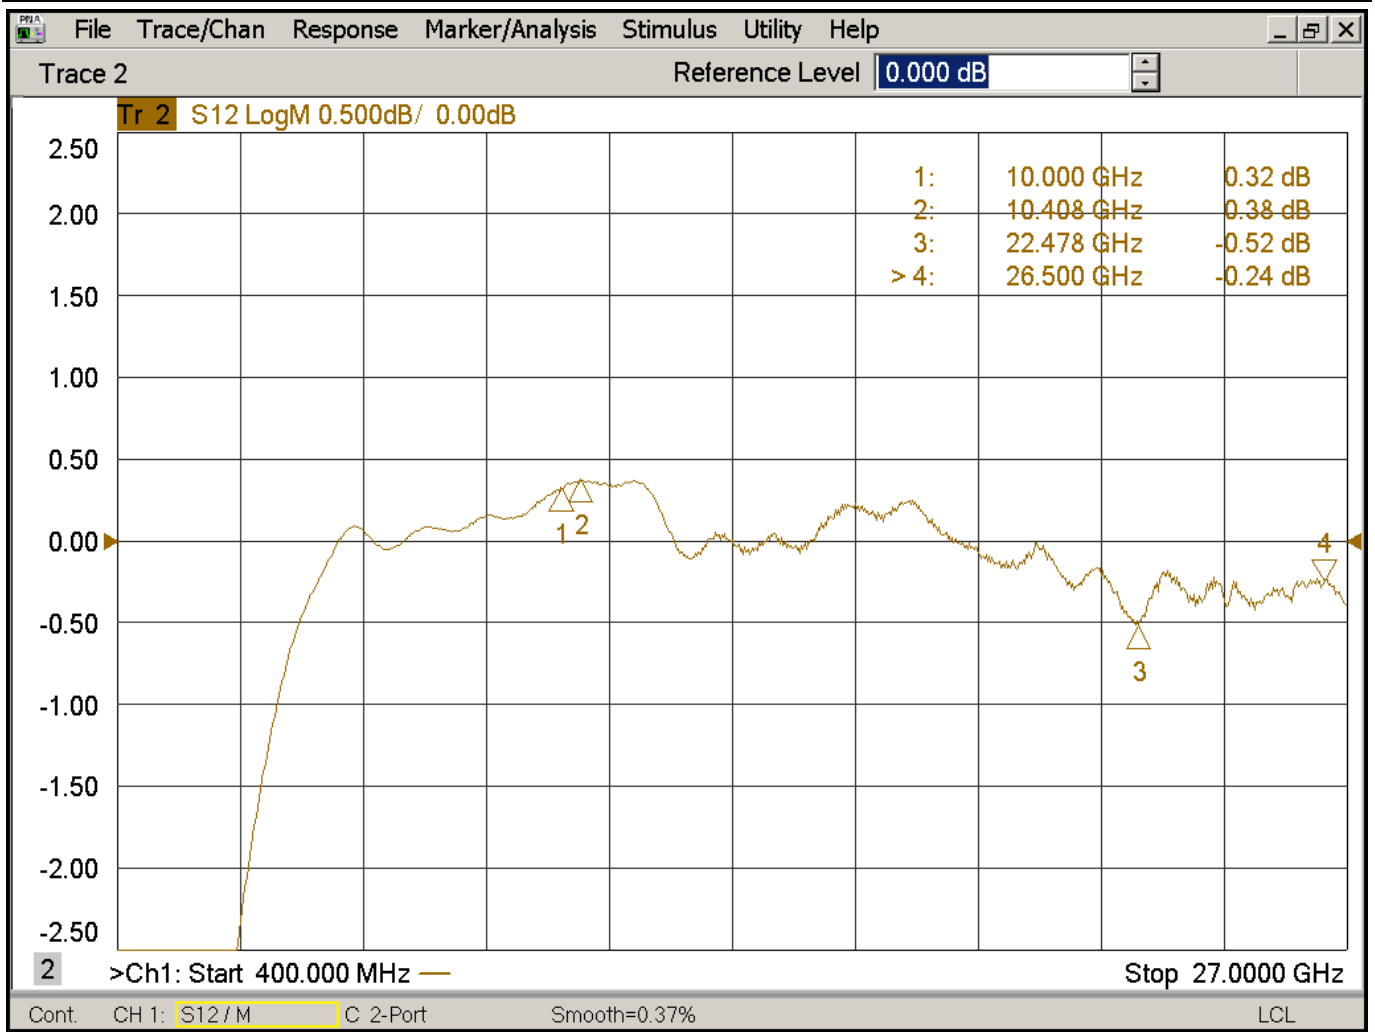

成都利德尔科技有限公司 ChengDu Leader Microwave Technology Co.,Ltd

电话: 028-65199117 传真: 028-65199116

<http://www.leadermicrowave.com> sales@leader-mw.com

TEL: +86-28-65199117 FAX: +86-28-65199116

Add: 中国 成都市成华区华翰路 89 号 610000

No.89,Huahan Road, chenghua Zone Chengdu, Sichuan China Zip Code:610000