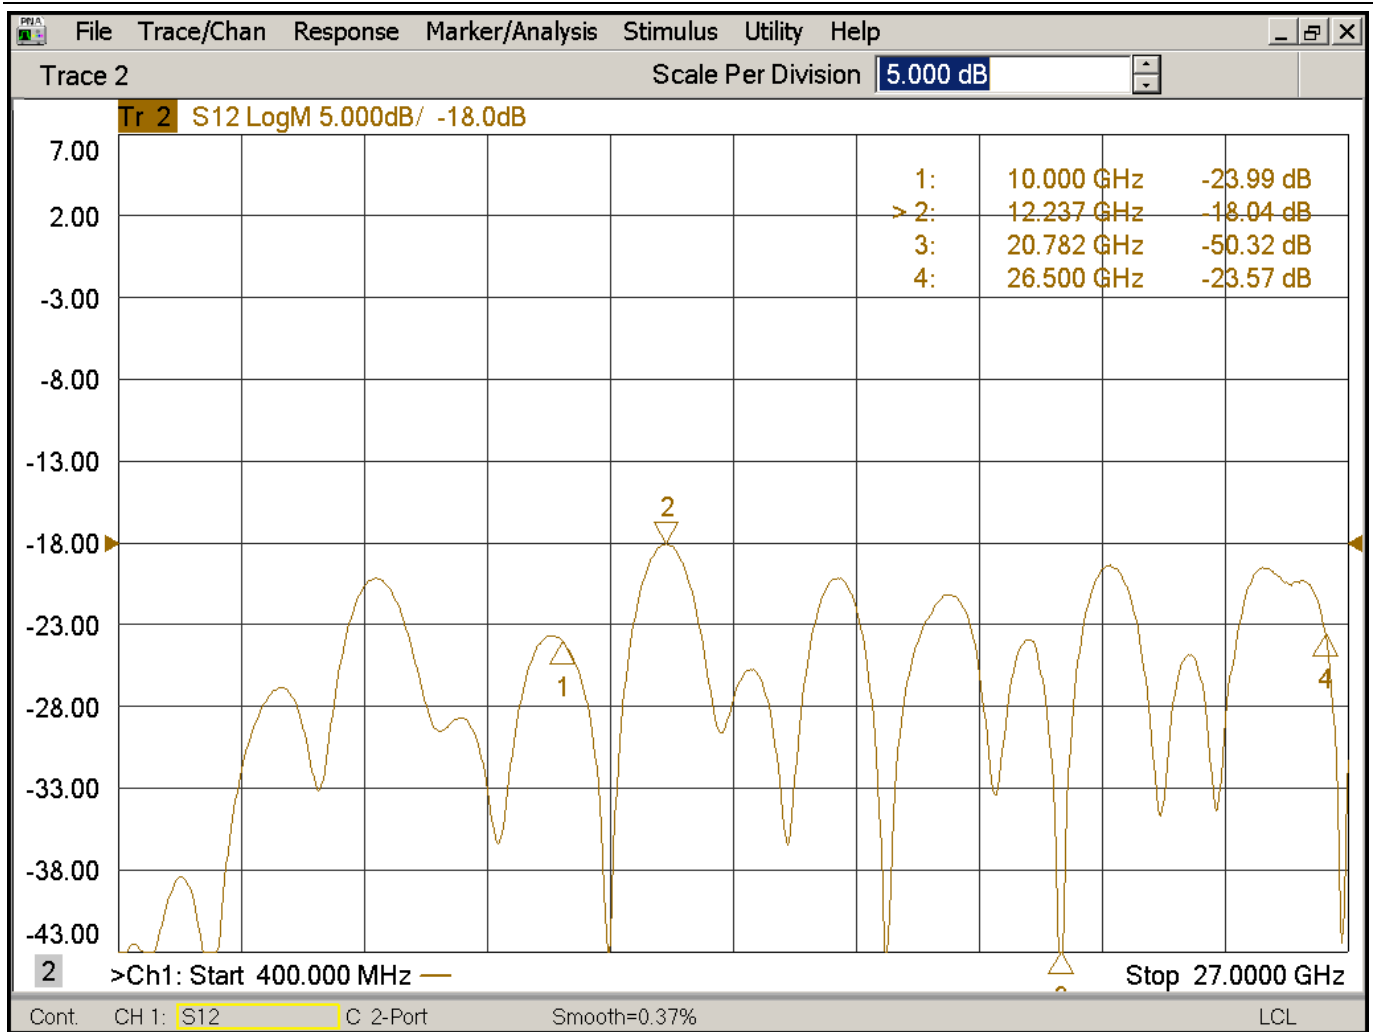

成都利德尔科技有限公司 ChengDu Leader Microwave Technology Co.,Ltd

电话: 028-65199117 传真: 028-65199116

<http://www.leadermicrowave.com> sales@leader-mw.com

TEL: +86-28-65199117 FAX: +86-28-65199116

Add: 中国 成都市成华区华翰路 89 号 610000

No.89,Huahan Road, chenghua Zone Chengdu, Sichuan China Zip Code:610000