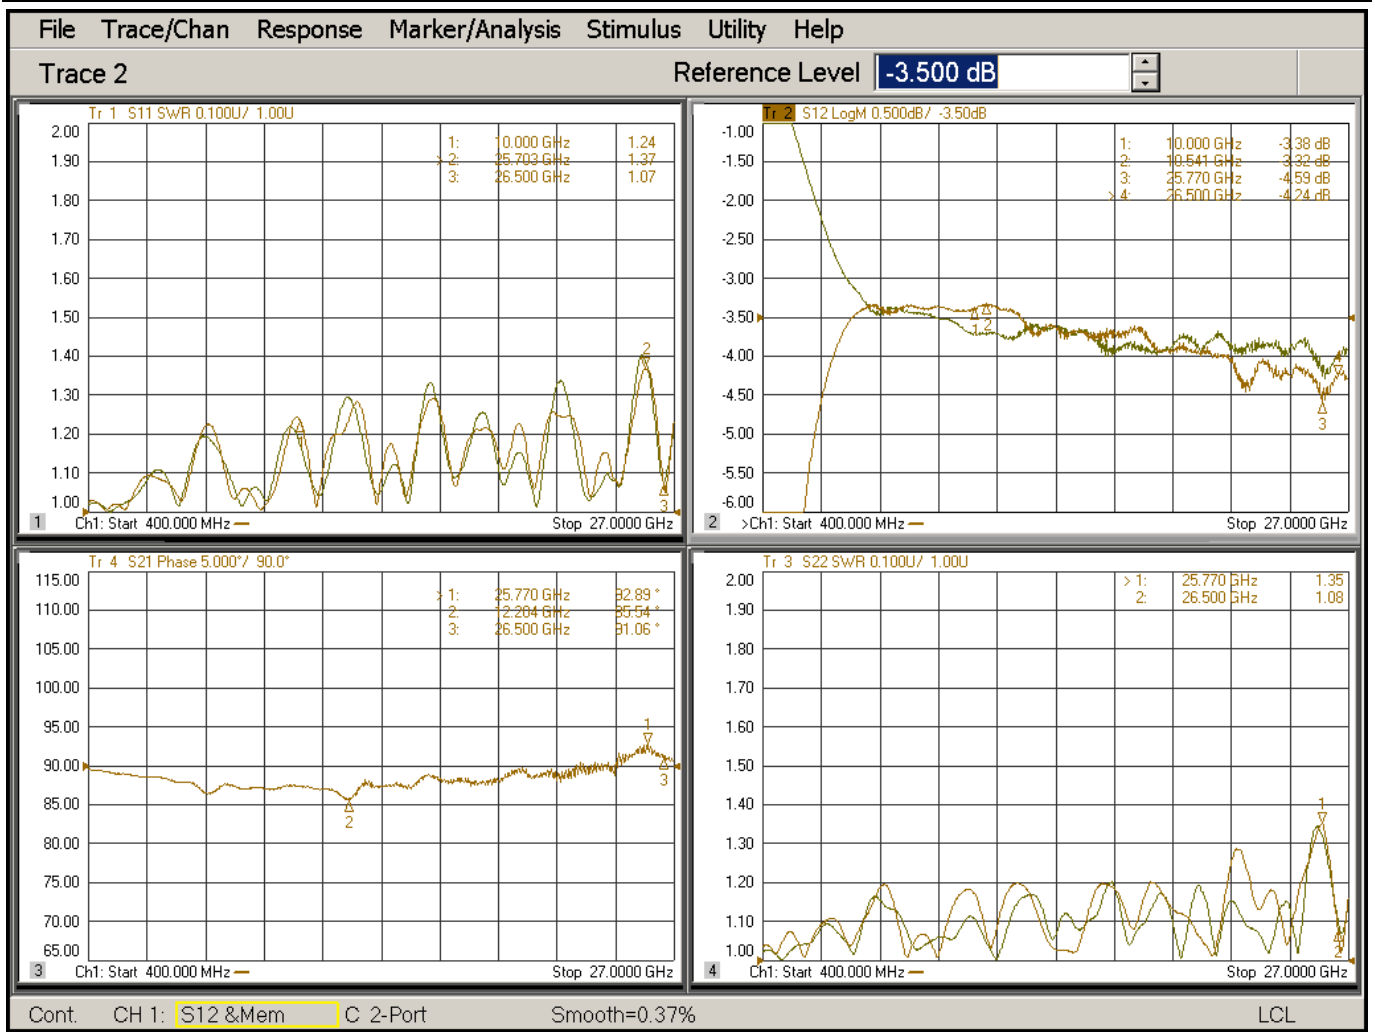

成都利德尔科技有限公司 ChengDu Leader Microwave Technology Co.,Ltd

电话: 028-65199117 传真: 028-65199116

<http://www.leadermicrowave.com> sales@leader-mw.com

TEL: +86-28-65199117 FAX: +86-28-65199116

Add: 中国 成都市成华区华翰路 89 号 610000

No.89,Huahan Road, chenghua Zone Chengdu, Sichuan China Zip Code:610000